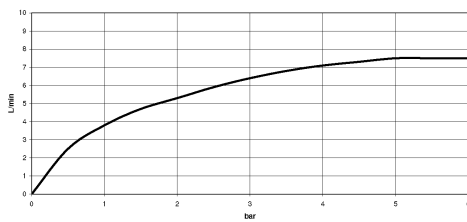

Recommended miscellaneous

VAIA Dispenser with rosette - Chrome 82 434 809-00

19 815 809

mm [inches]  
1:5

Flow rate chart

Certificates

LGA\_38632.

19 815 809