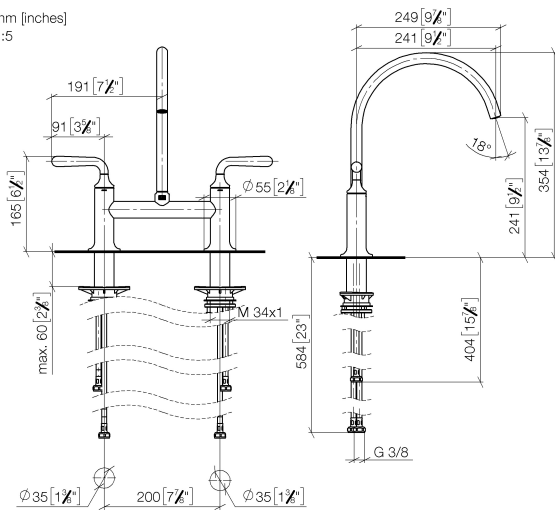

19 815 809

- 241mm projection
- pivotable spout 360°
- air-enriched flow
- max. flow 7 l/min at 3 bar flow pressure
- lead-free
- This product can help a building meet the requirements of Green Building Rating Systems, e.g. LEED®, BREEAM®, DGNB

Recommended miscellaneous

VAIA Dispenser with rosette - Chrome 82 434 809-00

19 815 809

mm [inches]  
1:5

Flow rate chart

Certificates

LGA\_38632.

19 815 809

Spare parts list

No.	Item Number	Name	Quantity used	Delivery time
1	90 28 22 396 00-00	spout	1	10
2	90 20 80 057 00-00	handle	2	10
3	90 12 12 232 00 90	fixing cap	2	2
4	90 90 03 130 00 90	top	1	2
5	04 30 11 040 00 90	fixing set	2	2
6	04 30 04 100 00 90	hose	2	2
7	04 30 04 101 00 90	hose	2	2
8	90 90 03 131 00 90	top	1	2