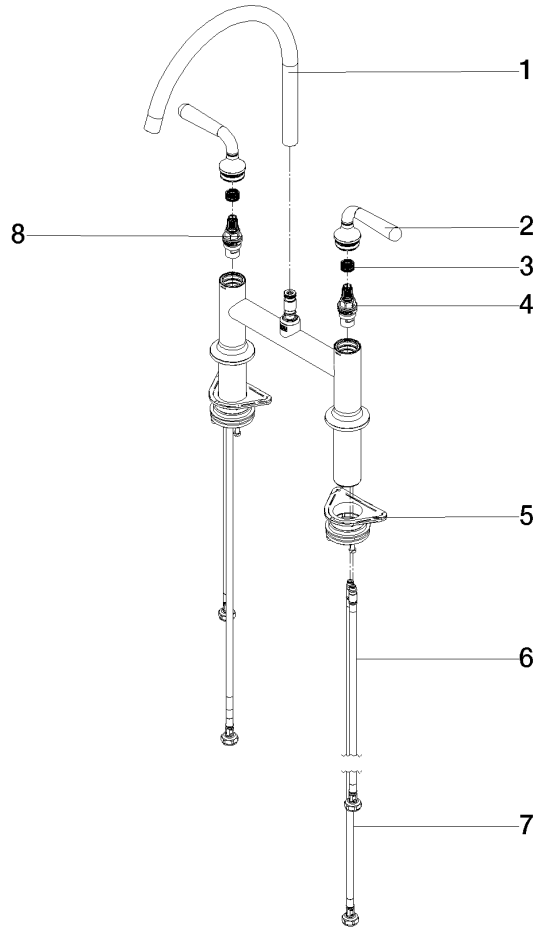

19 815 809

- 241mm projection
- pivotable spout 360°
- air-enriched flow
- max. flow 7 l/min at 3 bar flow pressure
- lead-free
- This product can help a building meet the requirements of Green Building Rating Systems, e.g. LEED®, BREEAM®, DGNB

Recommended miscellaneous

VAIA Dispenser with rosette - Chrome 82 434 809-00

19 815 809

mm [inches]  
1:5

Flow rate chart

Certificates

LGA\_38632.

19 815 809

Spare parts list

No.	Item Number	Name	Quantity used	Delivery time
1	90 28 22 396 00-00	spout	1	10
2	90 20 80 057 00-00	handle	2	10
3	90 12 12 232 00 90	fixing cap	2	2
4	90 90 03 130 00 90	top	1	2
5	04 30 11 040 00 90	fixing set	2	2
6	04 30 04 100 00 90	hose	2	2
7	04 30 04 101 00 90	hose	2	2
8	90 90 03 131 00 90	top	1	2